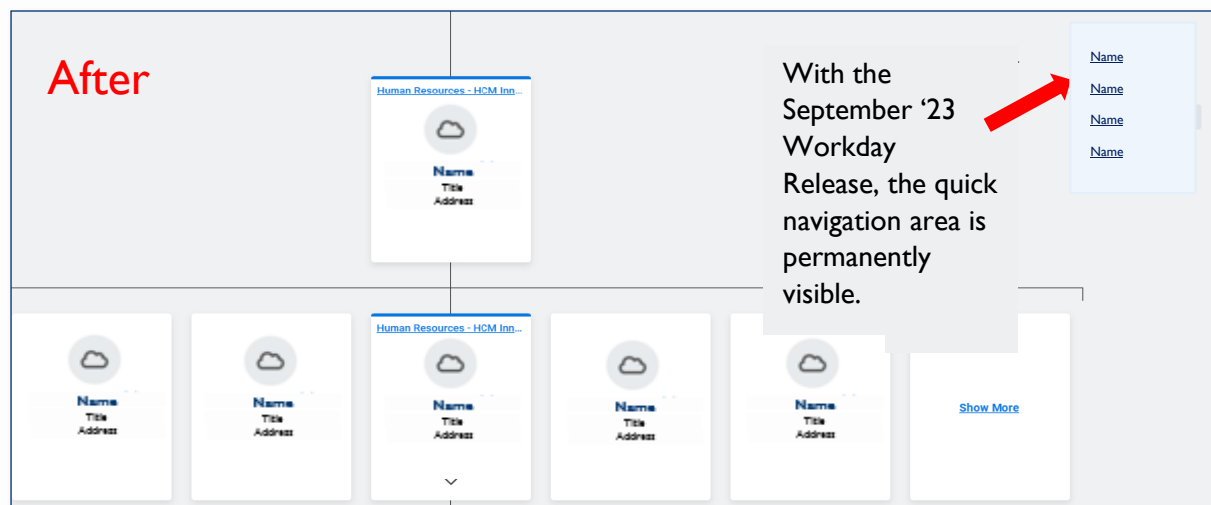

Human Resources

WORKDAY

Org Chart Accessibility

Yale *Learn and Grow*

FUNCTIONAL LEARNING

Org Charts are now easier to view and more informative

- Larger cards
- Matching design when exported to PowerPoint
- Responsive to screen size
- Simpler animations, reducing motion sickness and improving performance
- Permanently visible Quick Navigation, for ease of use