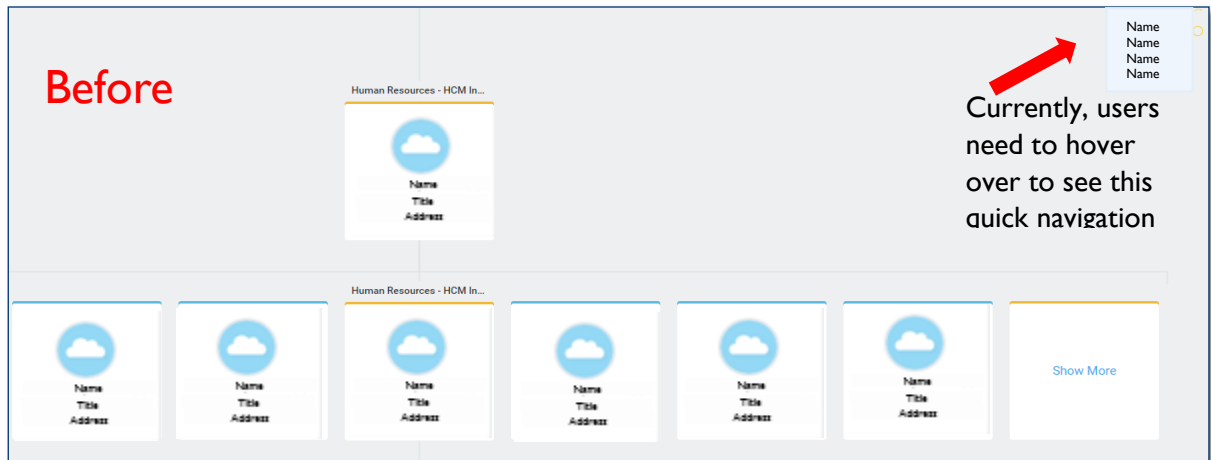

Human Resources

WORKDAY

Org Chart Accessibility

Yale *Learn and Grow*

FUNCTIONAL LEARNING

Org Charts are now easier to view and more informative

- Larger cards
- Matching design when exported to PowerPoint
- Responsive to screen size
- Simpler animations, reducing motion sickness and improving performance
- Permanently visible Quick Navigation, for ease of use