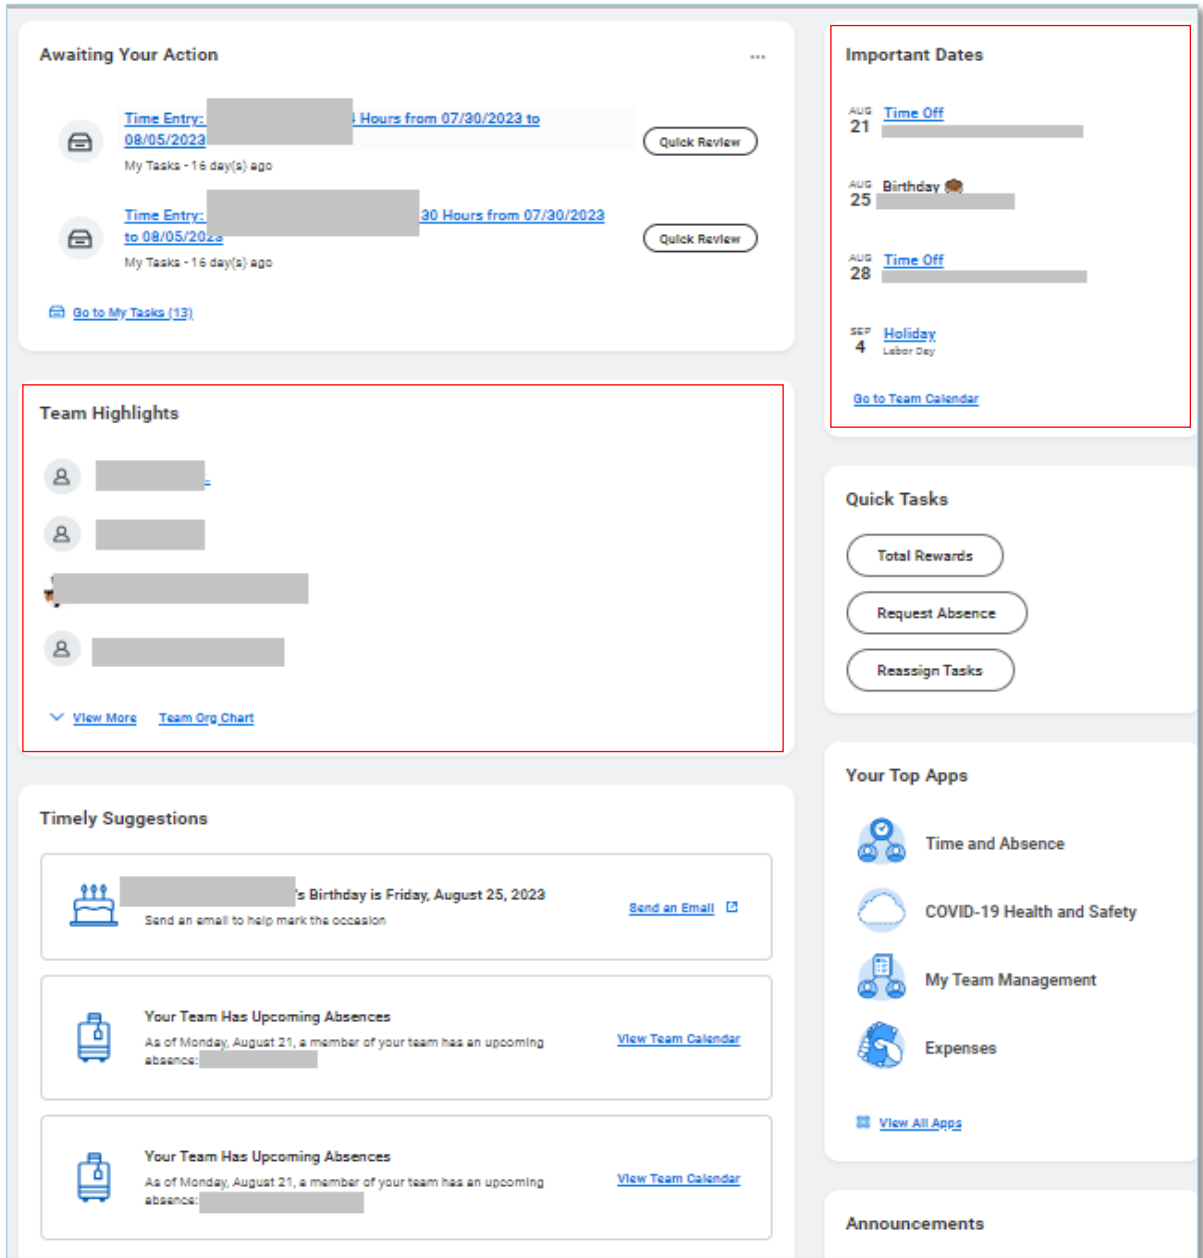

Human Resources

WORKDAY

New Manager Home Page Sections

Yale *Learn and Grow*

FUNCTIONAL LEARNING

There are two new Manager Home Page sections:

- Important Dates displays time off, birthdays, and anniversaries of direct reports, as well as manager's holidays.
- Team Highlights displays four of the manager's direct reports with an option to view up to eight, giving the manager easy visibility and navigation to their profile.